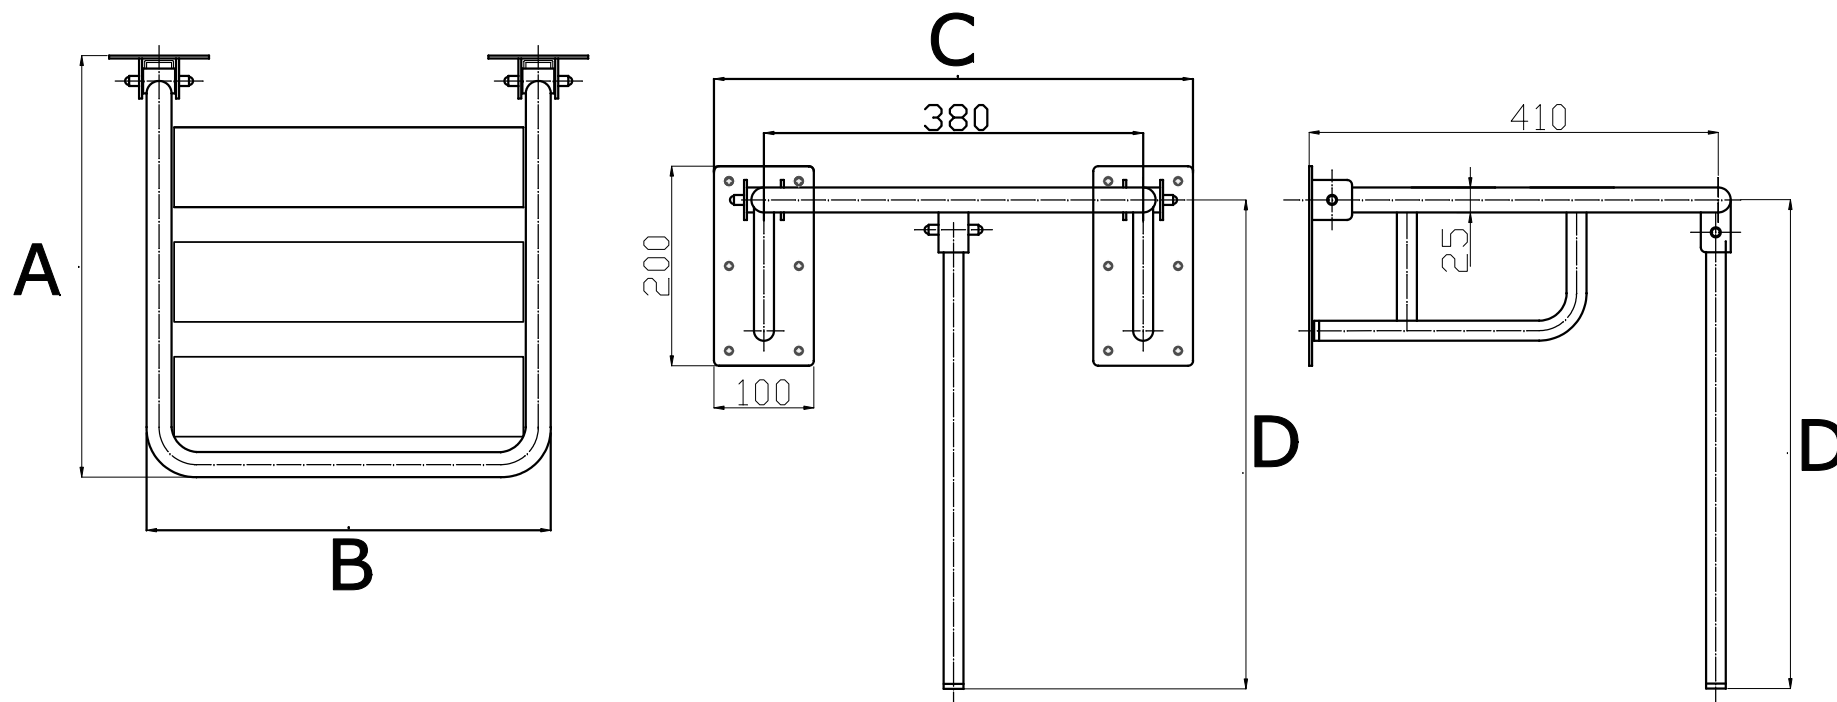

KPU N (SN) Ø25

A [mm]	422
B [mm]	405
C [mm]	480
D [mm]	490

BSD - Best Solution for Disabled	
www.info-bsd.eu	Skala: 1:5
e-mail: info@info-bsd.eu	KPU N (SN) DN25