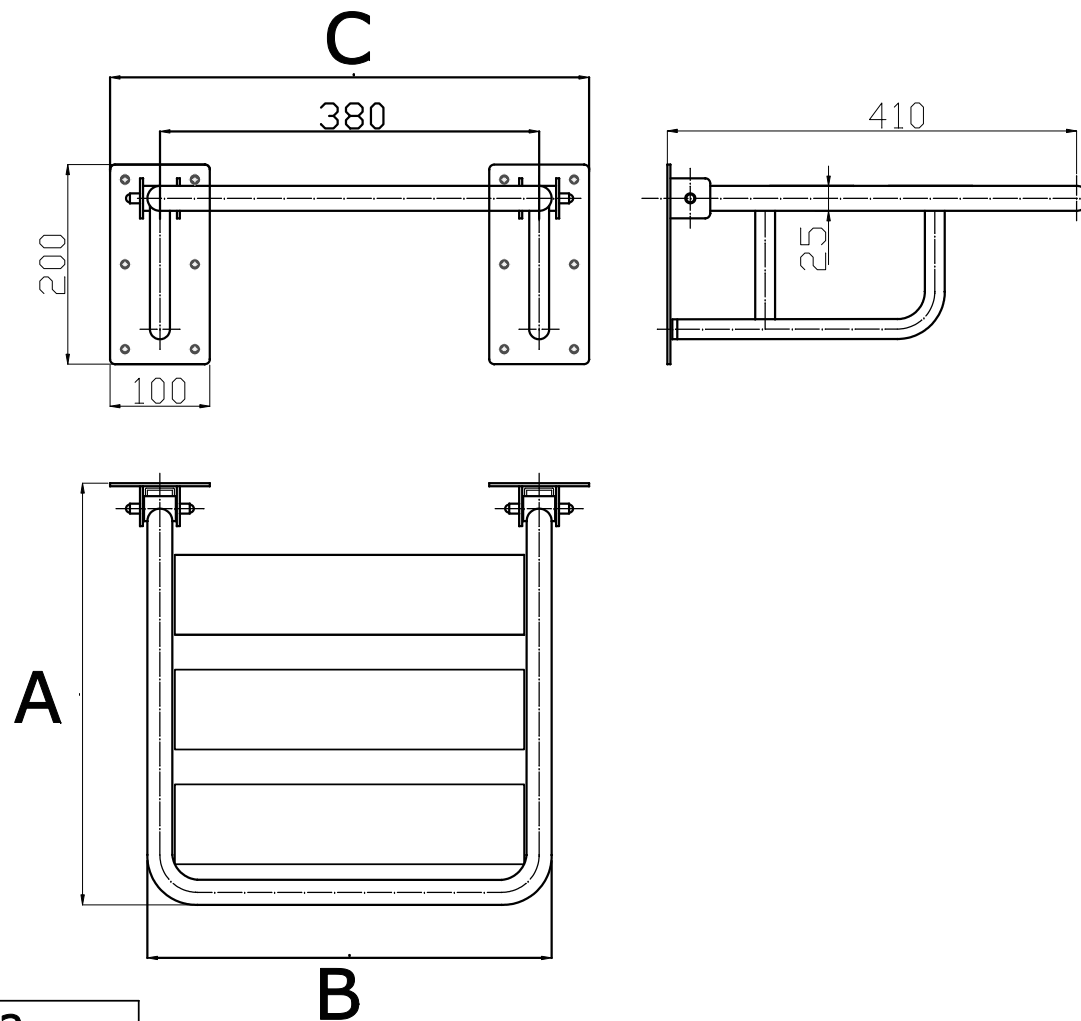

KPU (SN) Ø25

A [mm]	422
B [mm]	405
C [mm]	480

BSD - Best Solution for Disabled	
www.info-bsd.eu	Skala: 1:5
e-mail: info@info-bsd.eu	KPU (SN) DN25