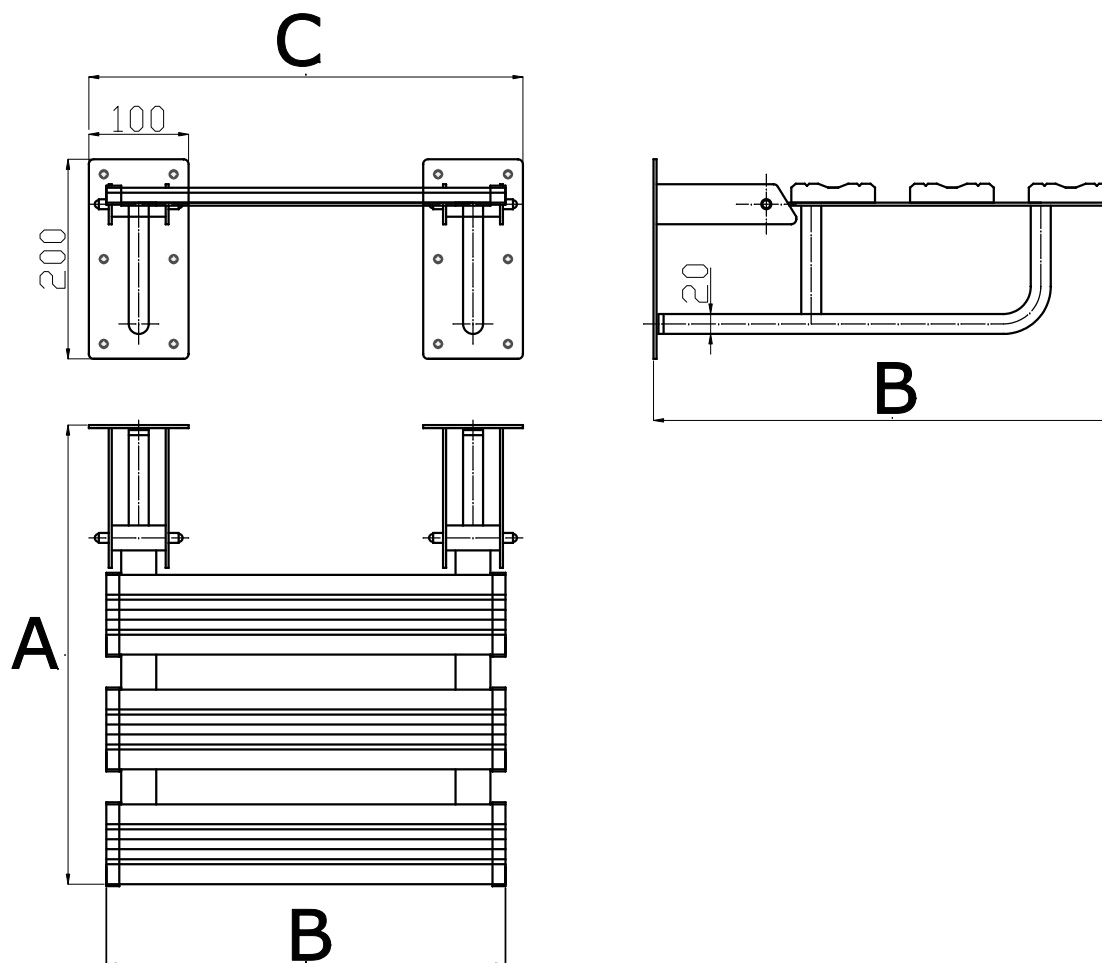

KPU Ø25

A [mm]	460
B [mm]	400
C [mm]	435

BSD - Best Solution for Disabled	
www.info-bsd.eu	Skala: 1:5
e-mail: info@info-bsd.eu	KPU DN25