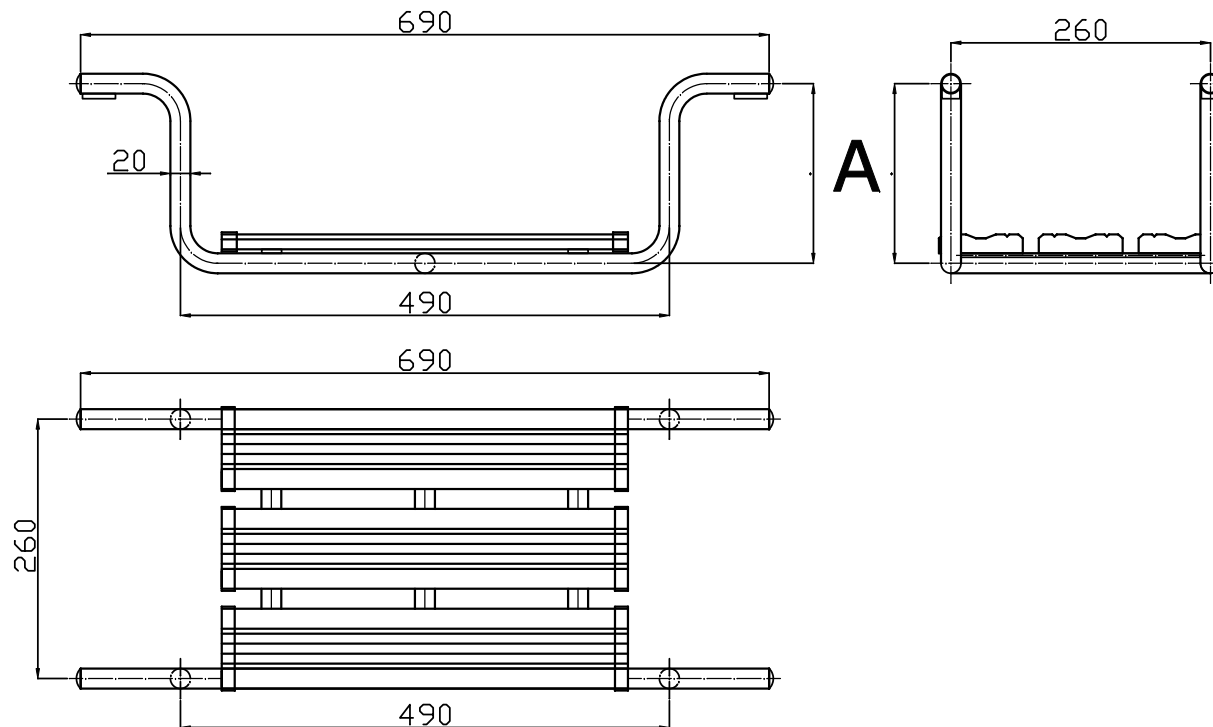

SWBO 14-20 Ø20

	A [mm]
SWBO - 14	140
SWBO - 16	160
SWBO - 18	180
SWBO - 20	200

BSD - Best Solution for Disabled	
www.info-bsd.eu	Skala: 1:5
e-mail: info@info-bsd.eu	SWBO 14-20 DN20